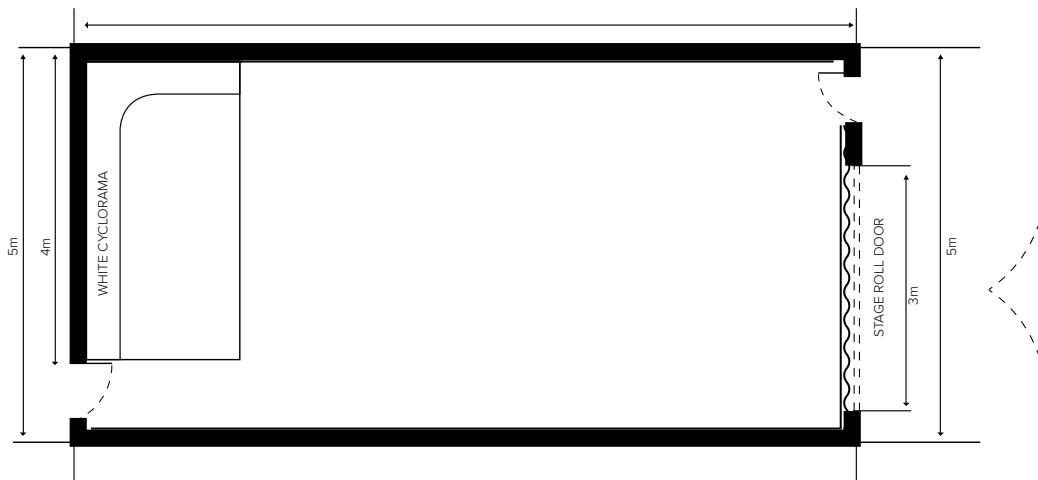

The studio is on the ground floor. Double door access through our roller door direct into the studio with free parking and 10 minute walk from Yarraville train station.

Studio spec sheet

Studio

DIMENSIONS

10m x 5m x 3m (h)

SQ. M

50 sqm

POWER

10 amp power outlet
15 amp power outlet
ethernet port

STUDIO FACILITIES

Lighting Rails
Optional drop screens (green, textured grey, black)
Mobile bench
Makeup table with lighting
Black surrounding curtains
3 x director stools
10 x folding chairs

Vocal booth

DIMENSIONS

1.45m x 0.76m x 2.5m (h)

SQ. M

1.1 sqm

POWER

10 amp power outlet
15 amp power outlet
ethernet port

STUDIO FACILITIES