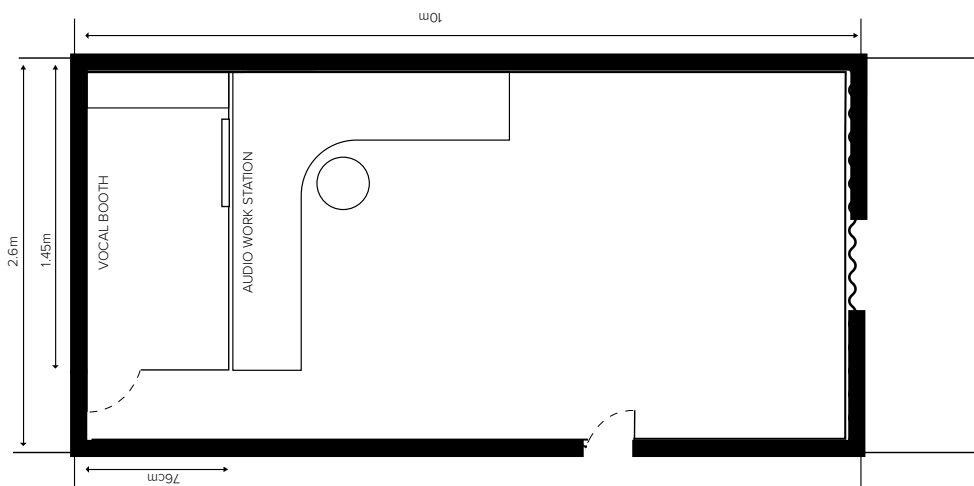

The studio is on the ground floor. Double door access through our roller door direct into the studio with free parking and 10 minute walk from Yarraville train station.

Studio spec sheet

Studio

DIMENSIONS

10m x 5m x 3m (h)

SQ. M

50 sqm

POWER

10 amp power outlet
15 amp power outlet
ethernet port

STUDIO FACILITIES

Lighting Rails
Optional drop screens (green, textured grey, black)
Mobile bench
Makeup table with lighting
Black surrounding curtains
3 x director stools
10 x folding chairs

Vocal booth

DIMENSIONS

1.45m x 0.76m x 2.5m (h)

SQ. M

1.1 sqm

POWER

10 amp power outlet
15 amp power outlet
ethernet port

STUDIO FACILITIES